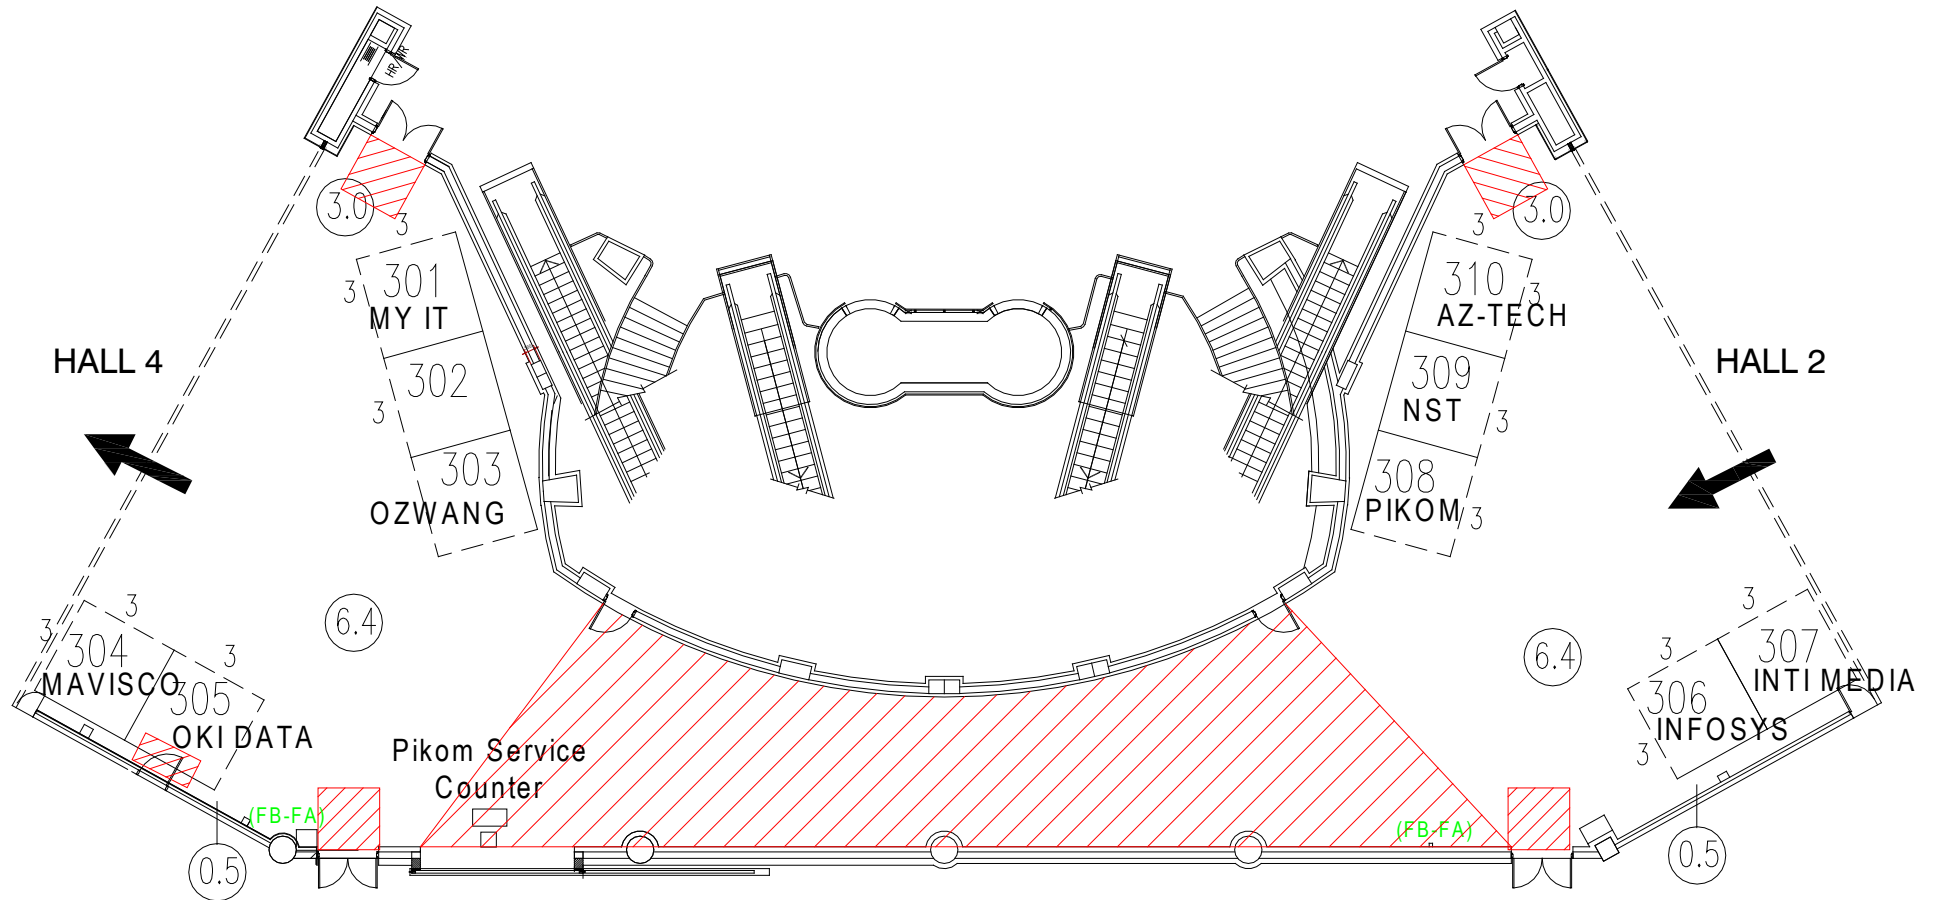

PC FAIR 2011

KUALA LUMPUR CONVENTION CENTRE

Exhibition Hall 3

UPDATED VERSION : 21.12.2010

KLCC RULES & REGULATIONS :

LEGEND :			
FR	FIRE EXTINGUISHER		NO BUILD UP AREA
HR	HOSE REEL		DOOR CONTROLLER
FA	FIRE ALARM		SUIS BOARD
FB	FIRE BREAK GLASS		MAX HIGH STRUCTURE 3.2M & THE SET BACK 1.0M FROM THE WALL