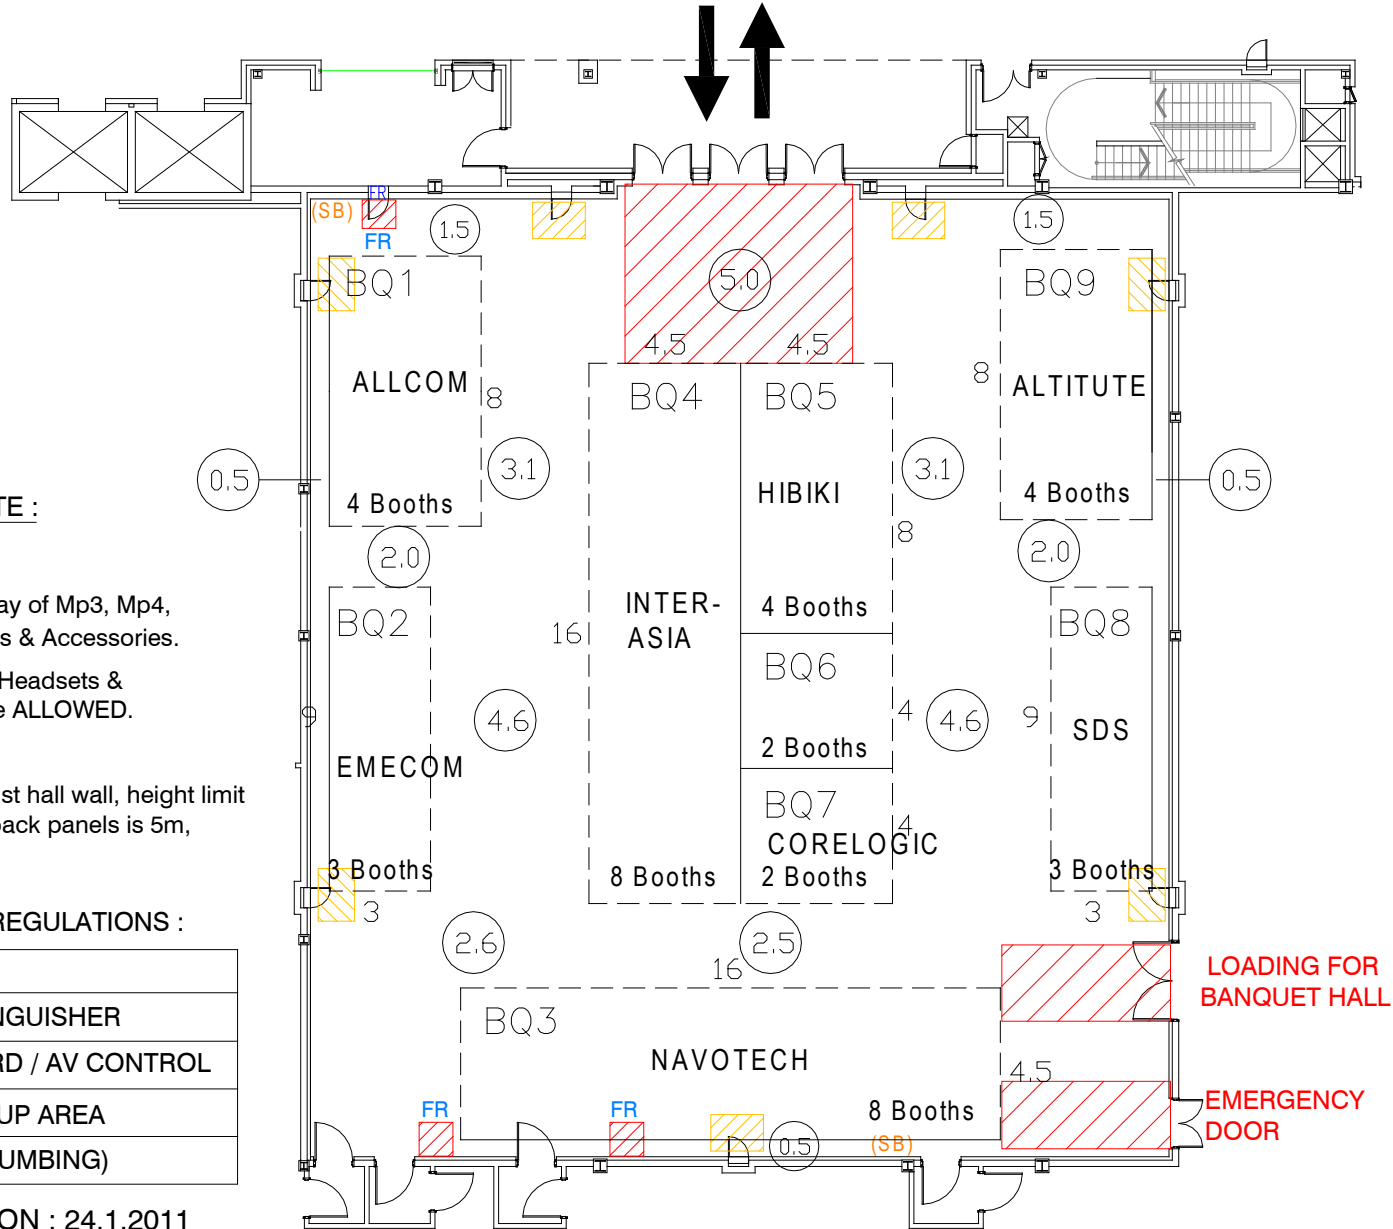

PC FAIR 2011 (I)

KUALA LUMPUR CONVENTION CENTRE

Banquet, Level 3

Entrance / Exit

IMPORTANT NOTE :

- 1) Monobrand
- 1) No Sales / Display of Mp3, Mp4, Plasma TVs, Cdrs & Accessories.
- 2) Only Speakers, Headsets & Microphones are ALLOWED.

Height Limit

If back wall against hall wall, height limit for backdrops / back panels is 5m, otherwise 4m.

KLCC RULES & REGULATIONS :

| LEGEND : | |
|----------|-------------------------|
| FR | FIRE EXTINGUISHER |
| SB | SUIS BOARD / AV CONTROL |
| | NO BUILD UP AREA |
| | ASSET (PLUMBING) |