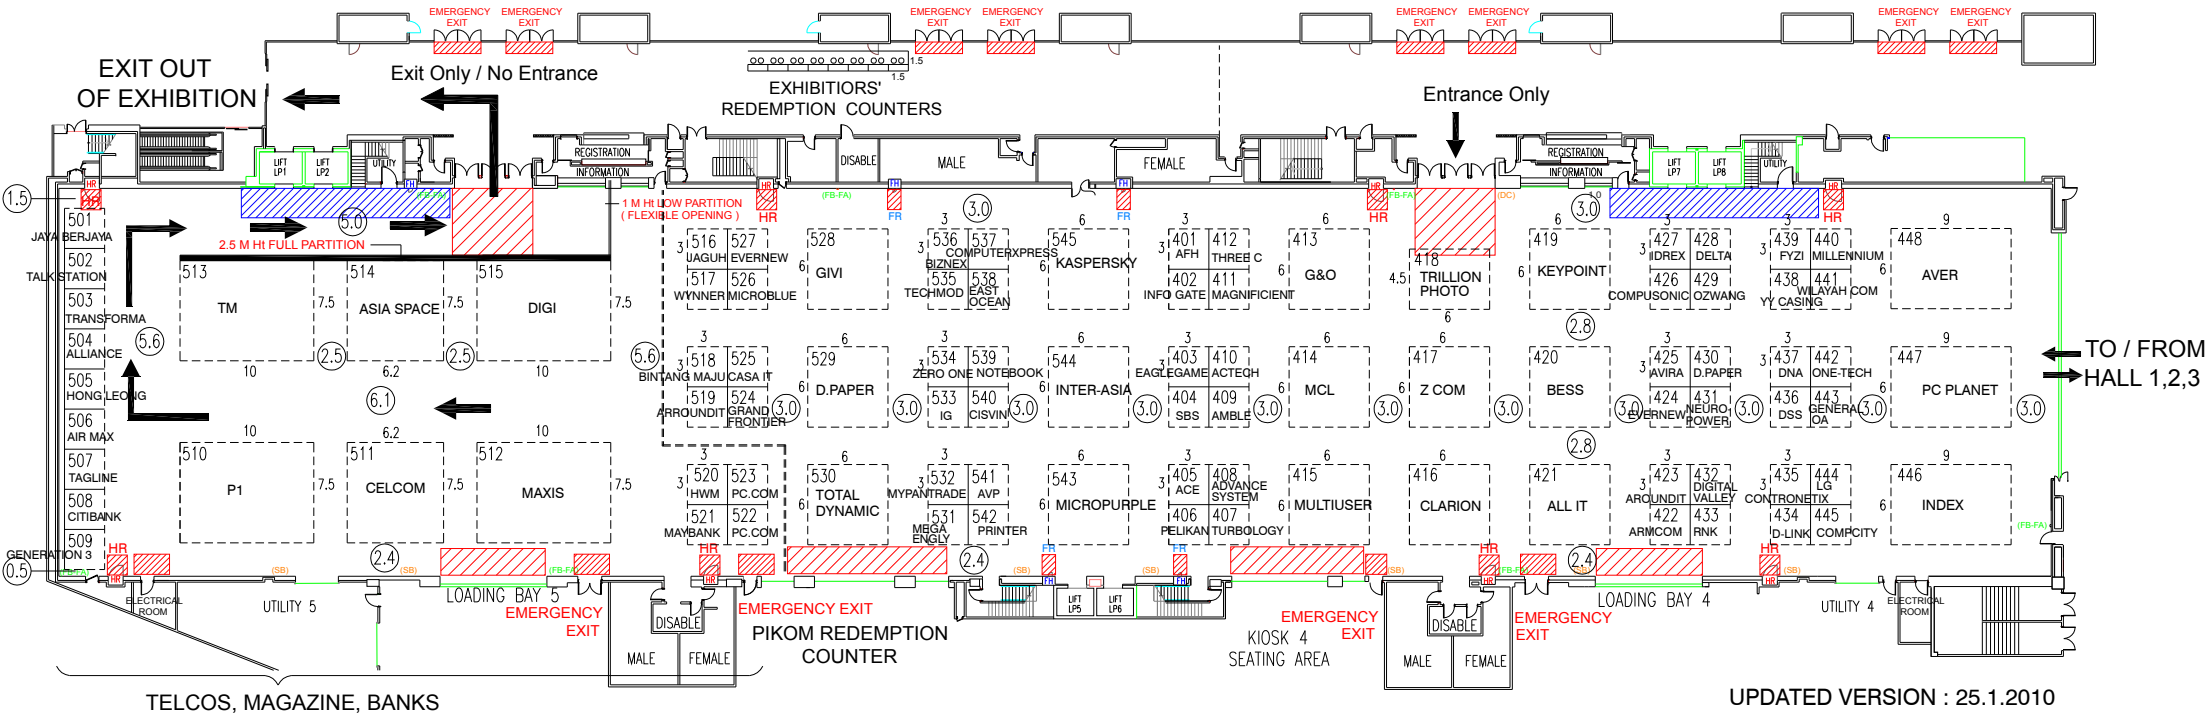

PC FAIR 2010 (I)

16 - 18 APRIL 2010

KUALA LUMPUR CONVENTION CENTRE Exhibition Hall 4&5

UPDATED VERSION : 25.1.2010

KLCC RULES & REGULATIONS :

LEGEND :			
FR	FIRE EXTINGUISHER		NO BUILD UP AREA
HR	HOSE REEL		DOOR CONTROLLER
FA	FIRE ALARM		SUIS BOARD
FB	FIRE BREAK GLASS		MAX HIGH STRUCTURE 3.2M & THE SET BACK 1.0M FROM THE WALL