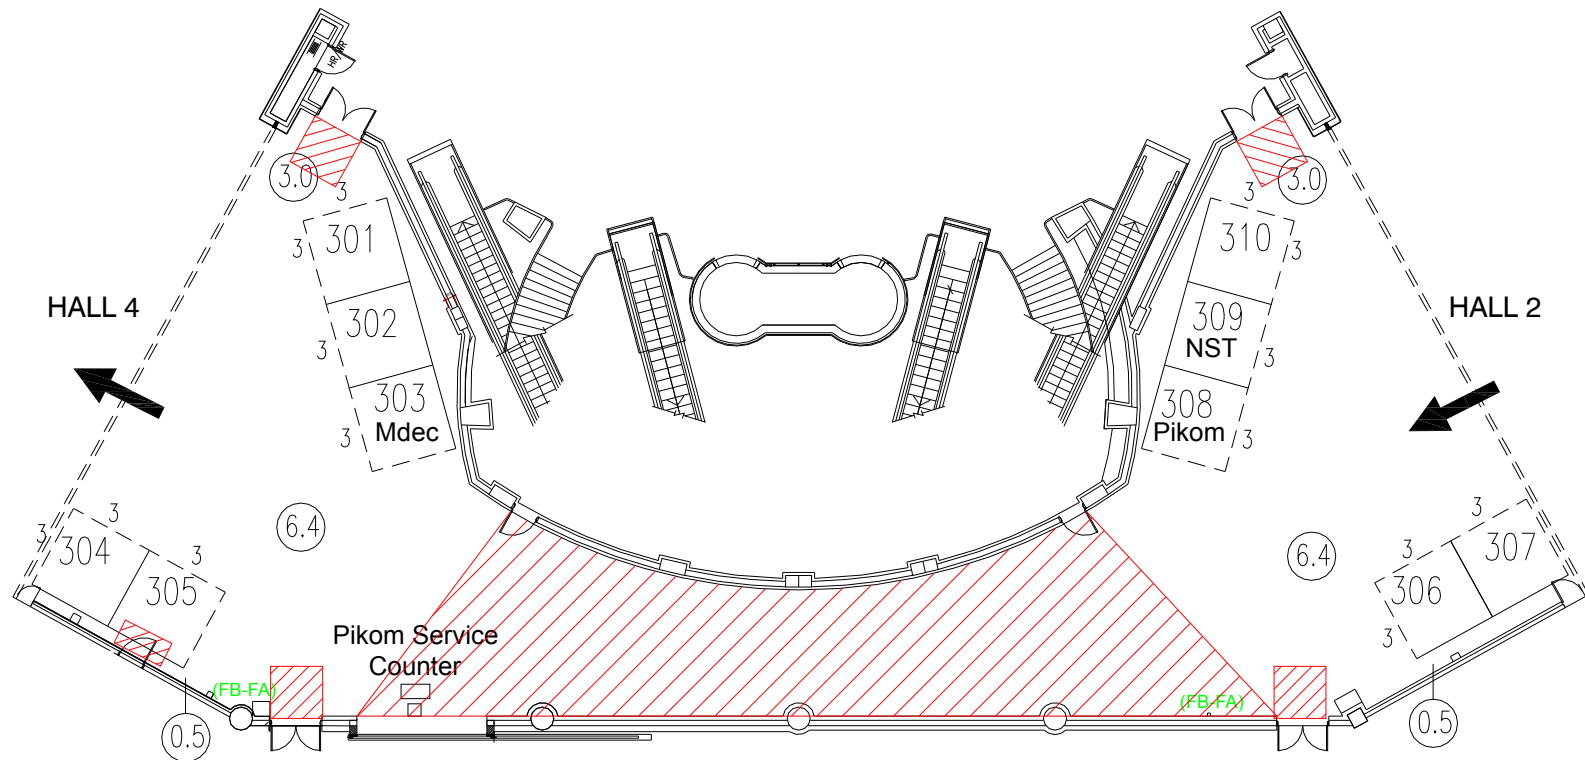

PC FAIR 2010 (II)

6 - 8 August 2010

KUALA LUMPUR CONVENTION CENTRE Exhibition Hall 3

UPDATED VERSION : 25.5.2010

KLCC RULES & REGULATIONS :

LEGEND :			
FR	FIRE EXTINGUISHER		NO BUILD UP AREA
HR	HOSE REEL		DOOR CONTROLLER
FA	FIRE ALARM		SUIS BOARD
FB	FIRE BREAK GLASS		MAX HIGH STRUCTURE 3.2M & THE SET BACK 1.0M FROM THE WALL