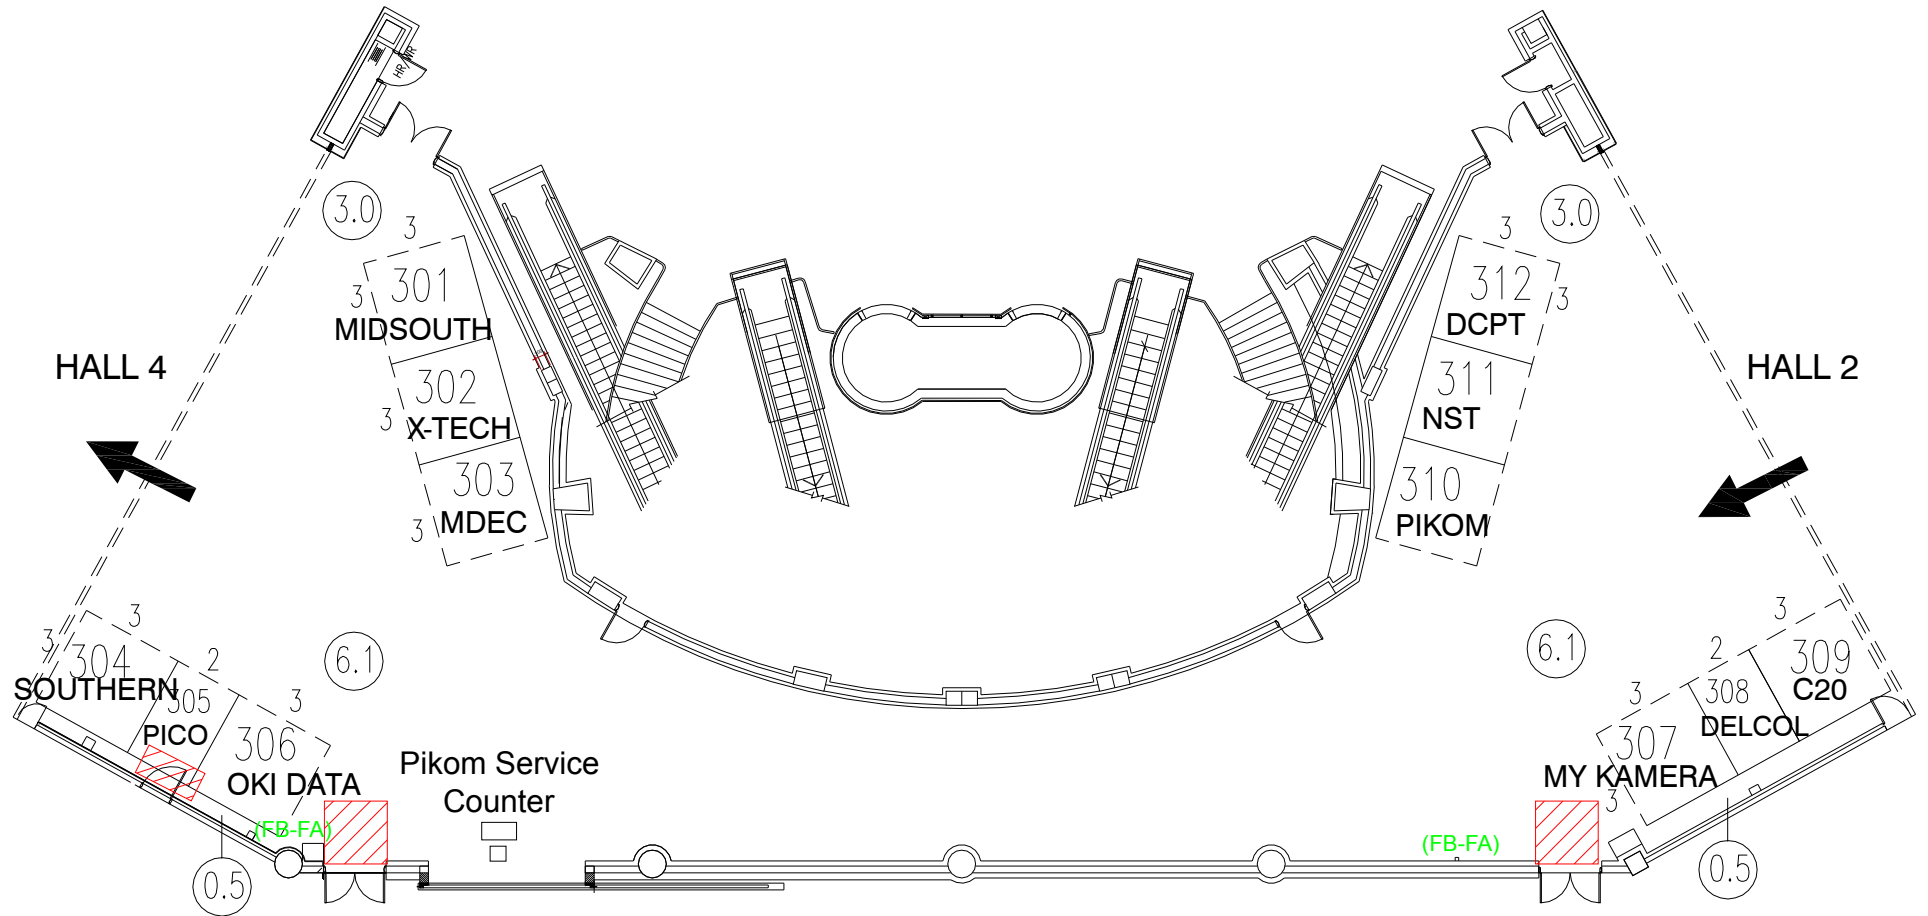

PC FAIR 2010 (I)

16 - 18 APRIL 2010

KUALA LUMPUR CONVENTION CENTRE

Exhibition Hall 3

UPDATED VERSION : 25.1.2010

KLCC RULES & REGULATIONS :

LEGEND :			
FR	FIRE EXTINGUISHER		NO BUILD UP AREA
HR	HOSE REEL		DOOR CONTROLLER
FA	FIRE ALARM		SUIS BOARD
FB	FIRE BREAK GLASS		MAX HIGH STRUCTURE 3.2M & THE SET BACK 1.0M FROM THE WALL