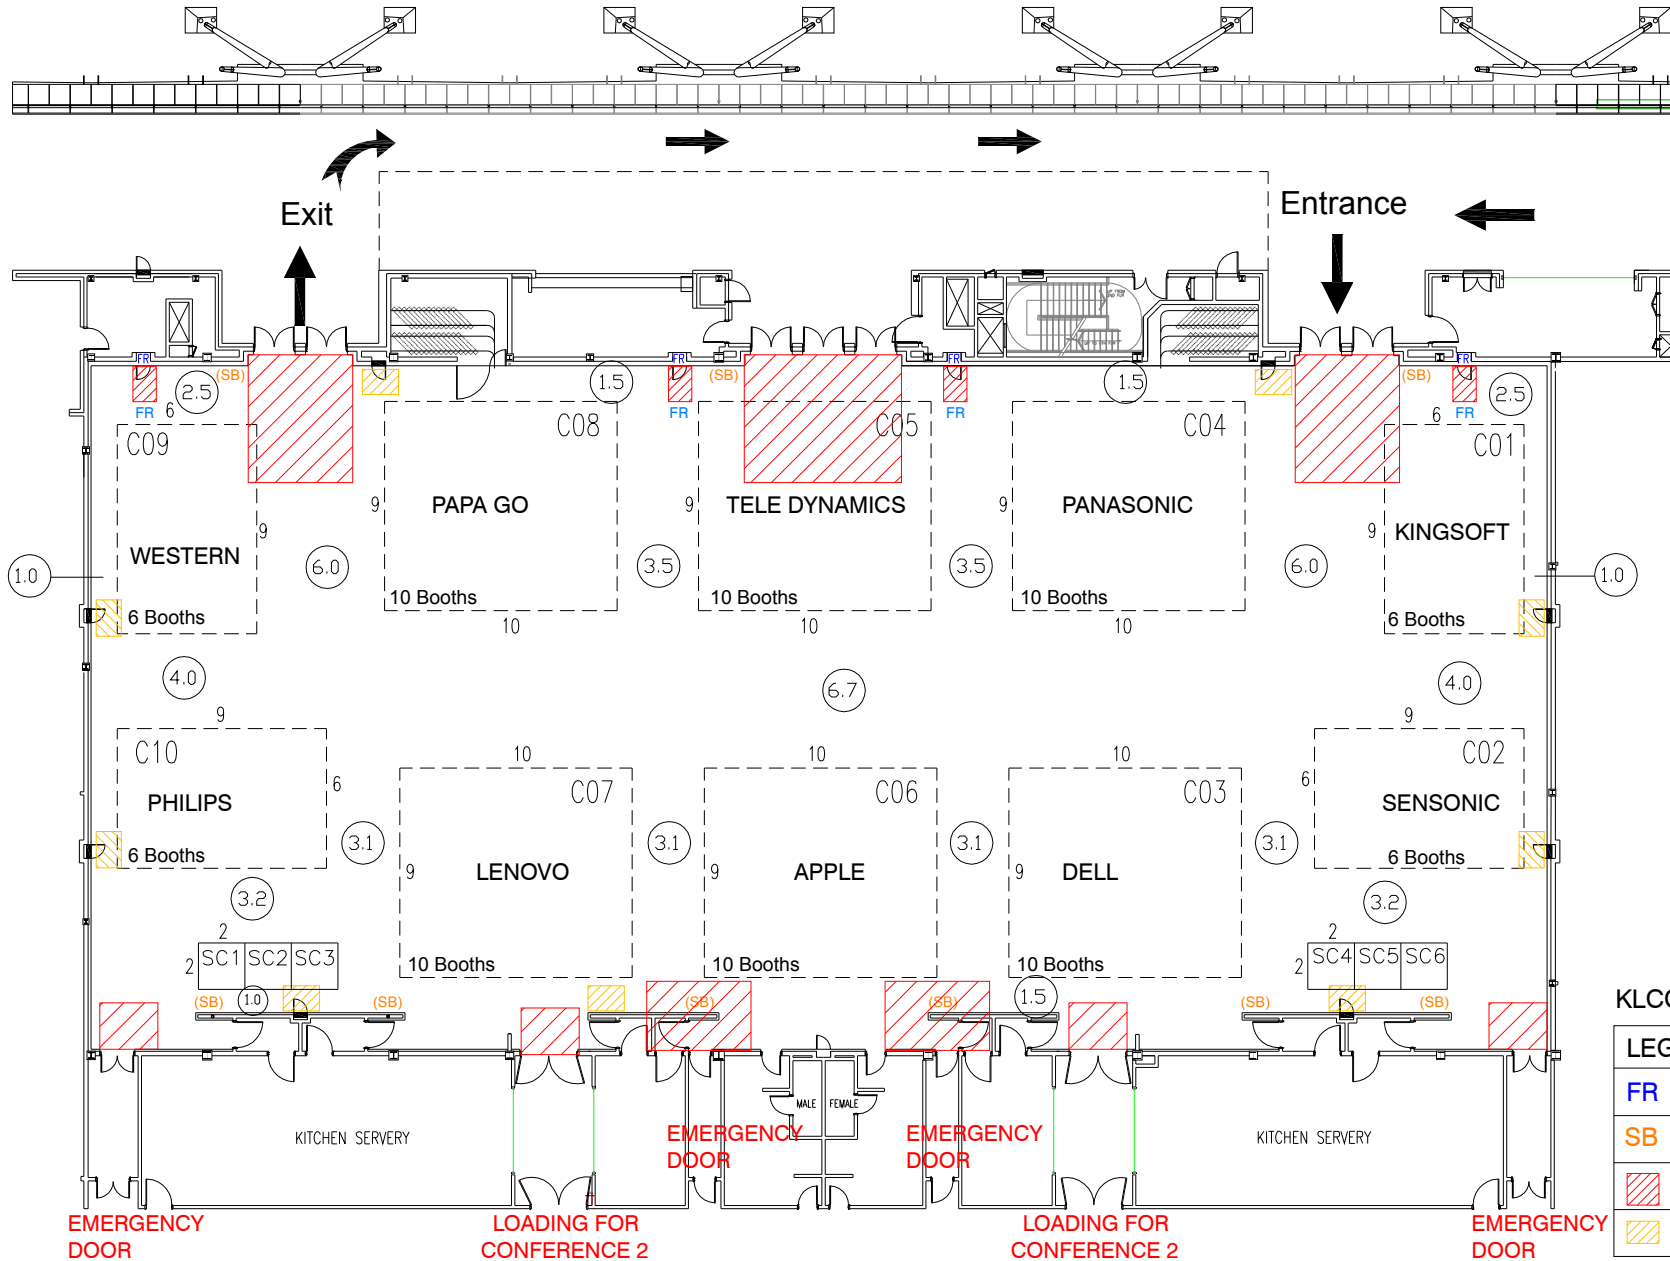

PC FAIR 2010 (I)

16 - 18 APRIL 2010

KUALA LUMPUR CONVENTION CENTRE

Conference Halls 1, 2 and 3

KLCC RULES & REGULATIONS :

LEGEND :	
FR	FIRE EXTINGUISHER
SB	SUIS BOARD / AV CONTROL
[Red Hatched Box]	NO BUILD UP AREA
[Yellow Hatched Box]	ASSET (PLUMBING)