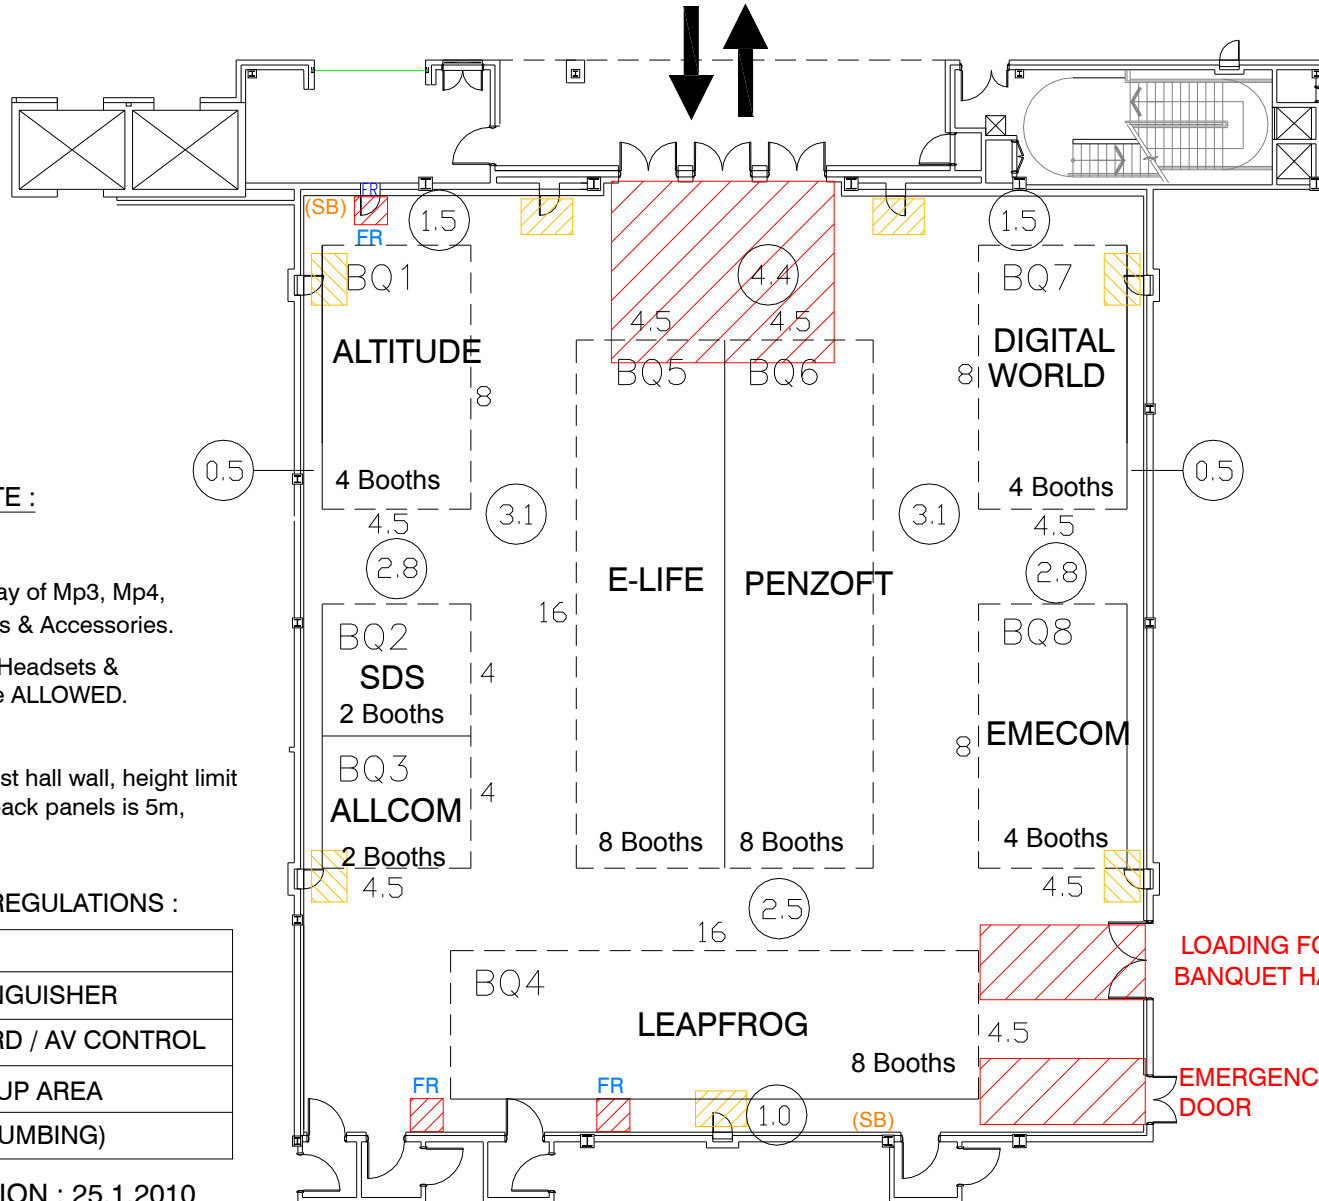

### KUALA LUMPUR CONVENTION CENTRE

Banquet, Level 3

Entrance / Exit

#### Height Limit

If back wall against hall wall, height limit for backdrops / back panels is 5m, otherwise 4m.