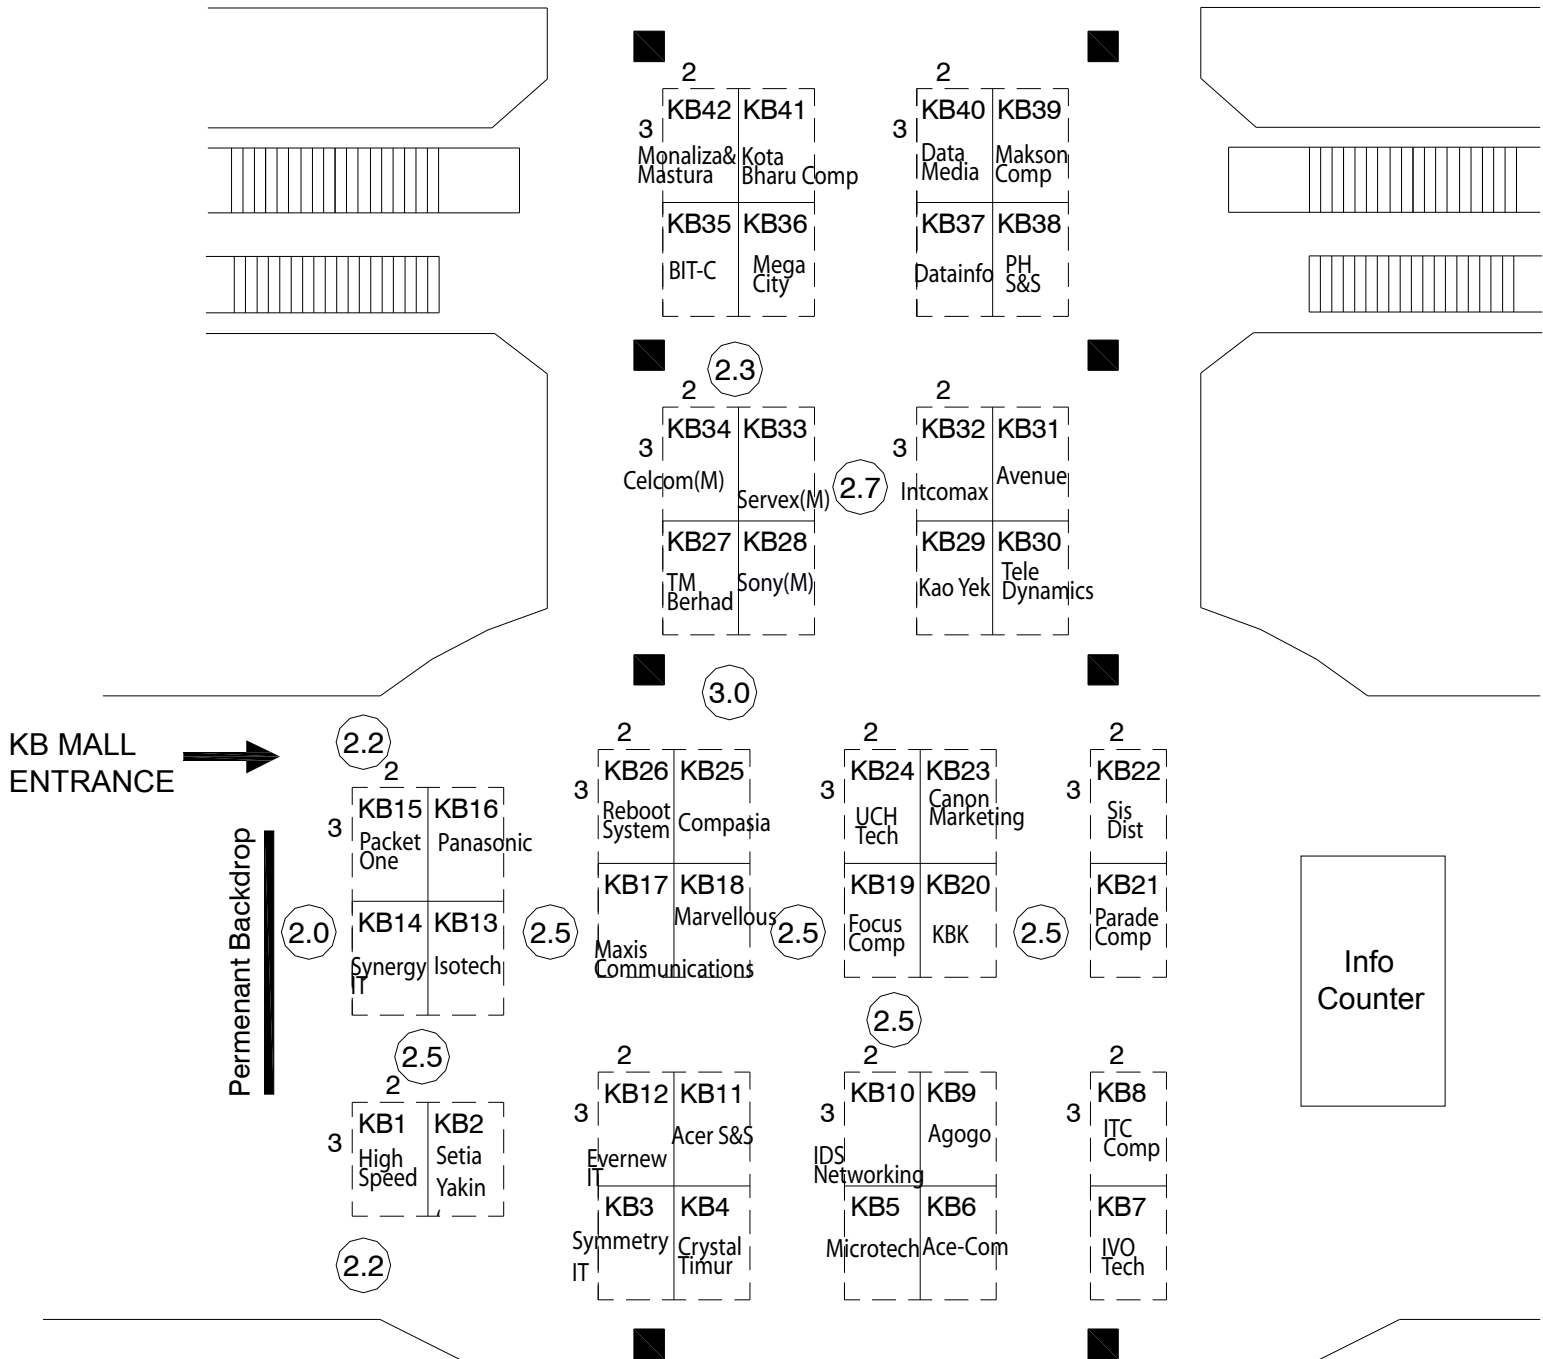

## KB Mall

### IMPORTANT NOTE :

- 1) The partition between booths are 4ft in height as required by the venue operator, Kota Bahru Mall
- 2) No booth buildup design allowed unless it is an open concept.

Updated Version : 22.1.2010